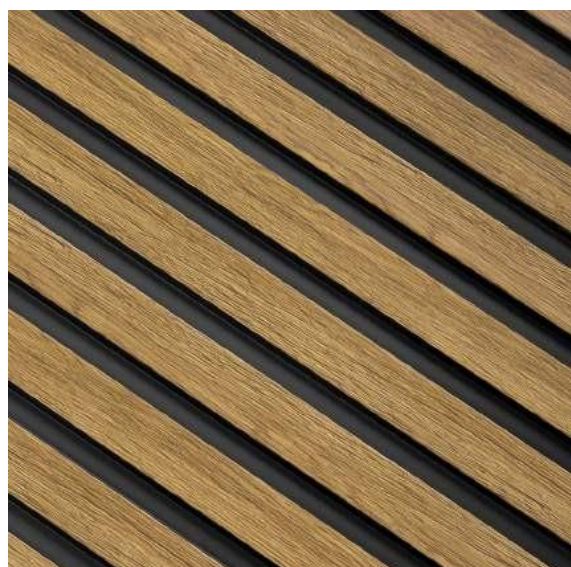

LAMELLI
MARDOM
DECOR

COLLECTION: MEDIO
COLOUR: QUERCIA

LAMELLI

MARDOM
DECOR

COLLECTION: **MEDIO**
COLOUR: **NOCE SCURO**

COLLECTION: **MEDIO**
COLOUR: ROVERE

LAMELLI

MARDOM
DECOR